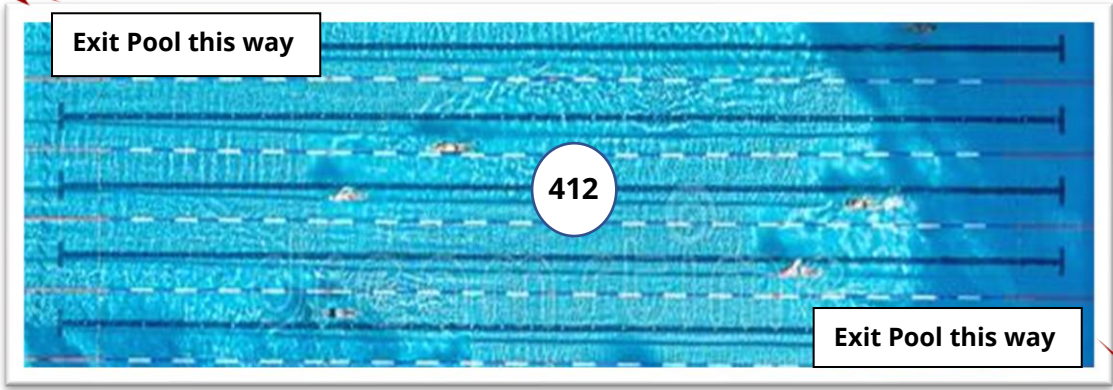

Venue Entry (Social Distance whilst waiting for venue to open)

# Ryan Mitchell Swim Centre Venue Map (CSP 23SEP21)

Kiosk

Toilets

Max Men (20) Women (20)

Add Club

Add Club

Whyalla

Add Club

Marshalling

West Coast

Port Augusta

98 Club Rooms

Entry to Marshalling