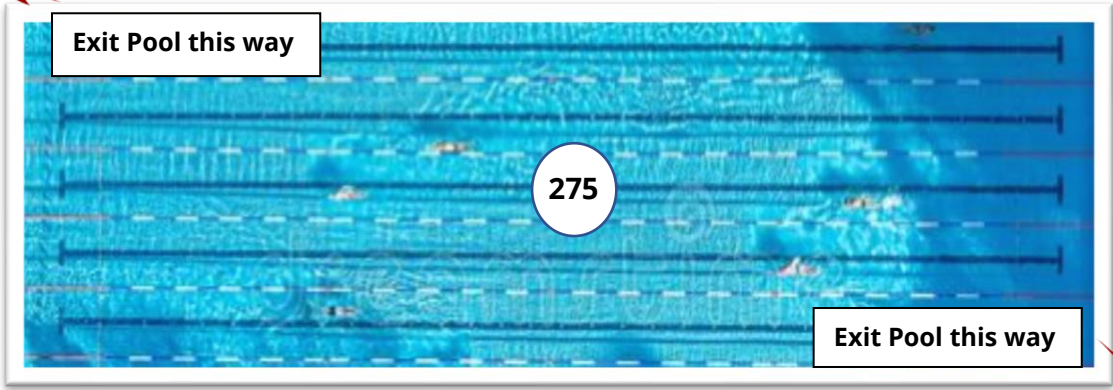

Venue Entry (Social Distance whilst waiting for venue to open)

Ryan Mitchell Swim Centre Venue Map

Kiosk

Toilets

Max Men (13) Women (13)

Add Club

Whyalla

Add Club

Add Club

Exit Pool this way

Exit Pool this way

Marshalling

Entry to Marshalling

West Coast

Port Augusta

32