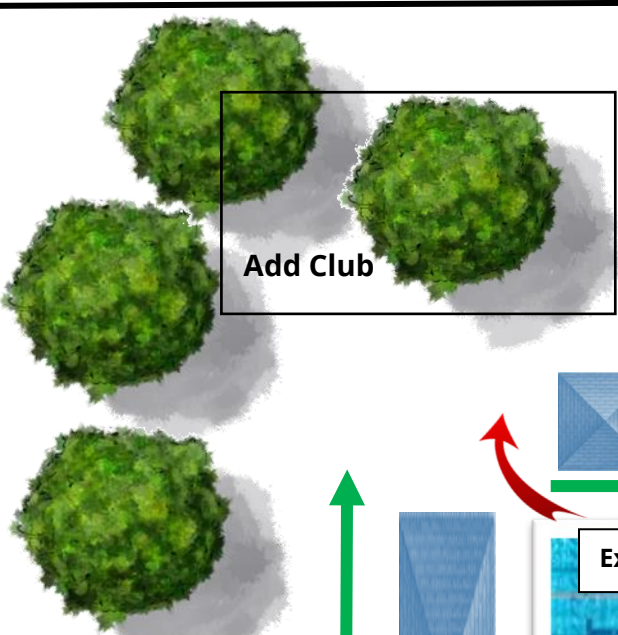

Venue Entry (Social Distance whilst waiting for venue to open)

Ryan Mitchell Swim Centre Venue Map

Kiosk

Toilets

Max Men (13) Women (13)

Add Club

Whyalla

Add Club

Add Club

Exit Pool this way

Exit Pool this way

Marshalling

Entry to Marshalling

West Coast

Port Augusta

32